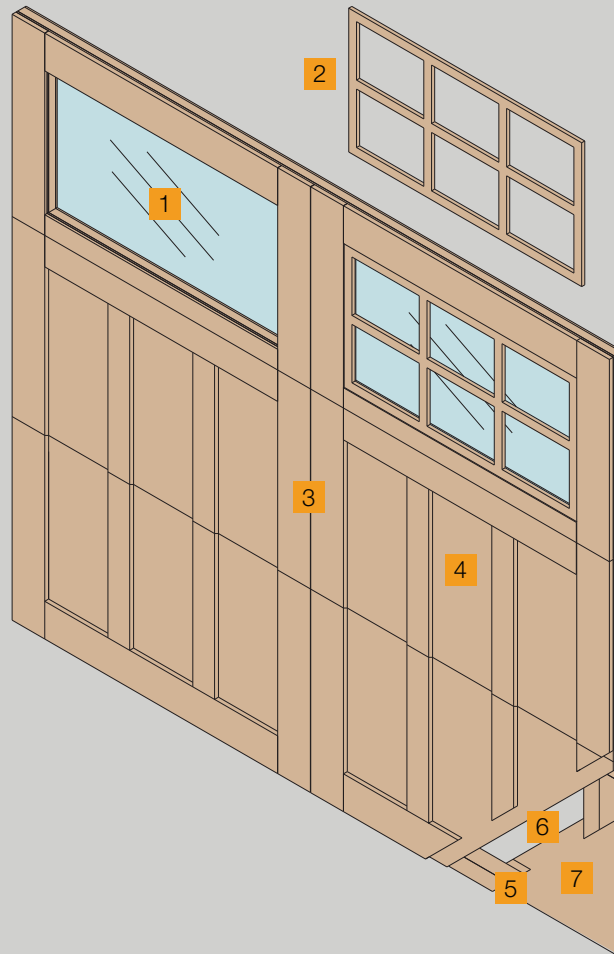

BUILDER COLLECTION™

Natural Wood Carriage Style Garage Doors

HÖRMANN NORTHWEST DOOR

Builder Collection™

The Builder Collection has been uniquely engineered with the builder in mind. It has been designed to be a reasonably priced alternative to our full customized wood carriage style doors. This is a natural wood product that is insulated and has a polystyrene core. The window grid has been uniquely engineered for easy removal; for applying finish paint or just normal cleaning. A large selection of designs are available with standard sizes up to 18 feet wide and 9 feet high. All designs are available in stainable and paintable versions with your choice of either western red cedar or meranti mahogany overlay, both having a plywood face. Prime painting is also available for your convenience.

FEATURES

- Convenient removable window grid for easy maintenance/access.
- Natural Wood overlay
- Insulated Core R-6.18
- Energy efficient tongue & groove weather joints
- Thick, finger-jointed natural wood stile and rails

Door Widths	Panels Wide
8'-0"	2
9'-0"	2
10'-0"	2
12'-0"	3
15'-6"	4
15'-8"	4
16'-0"	4
18'-0"	4

Door Heights	No. Of Sections
6'-6"	3
6'-9"	3
7'-0"	3
7'-6"	4
7'-9"	4
8'-0"	4
8'-6"	4
9'-0"	4

DESIGNS

Designs shown are single car 2 panel doors, double car doors are 4 panels wide and look like 2 single car doors side by side.