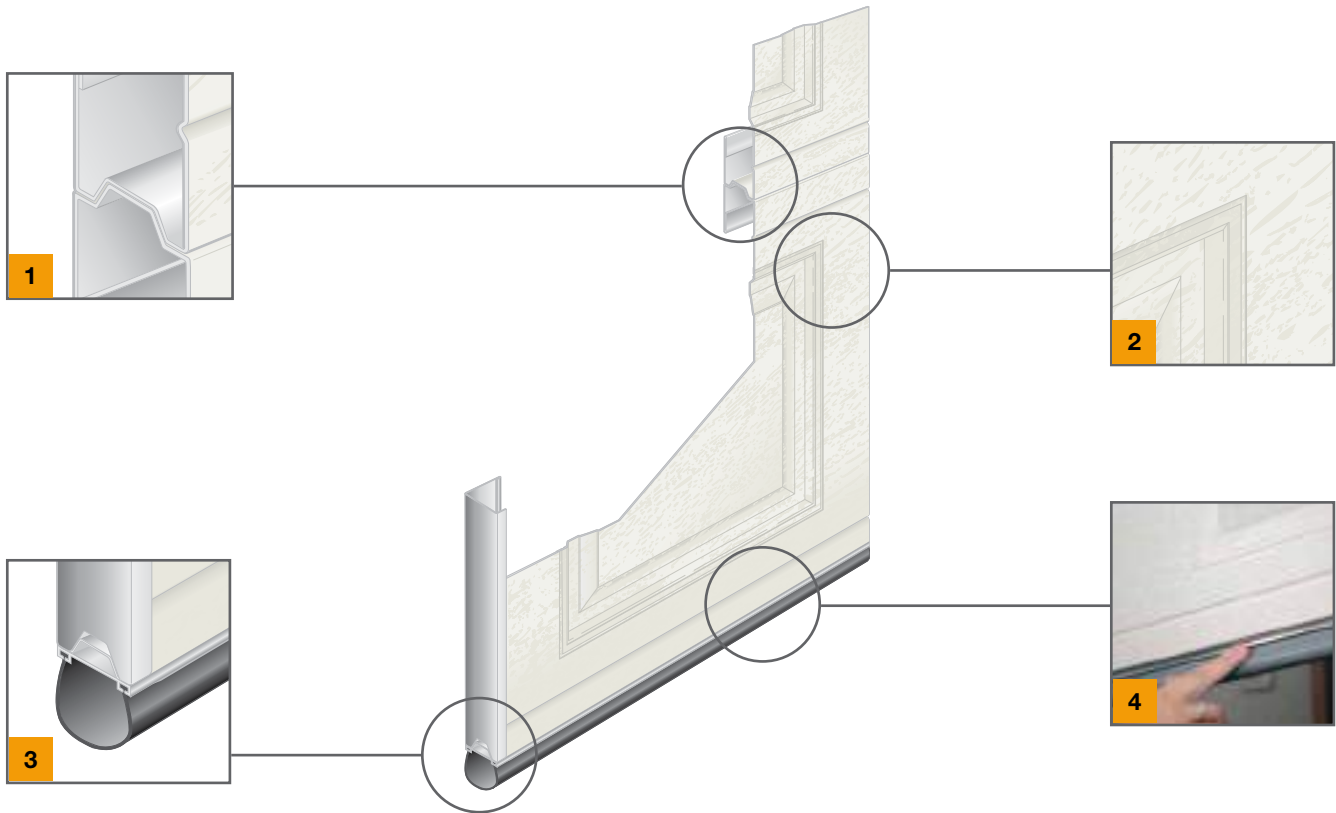

Luxury Level

Section Detail

SECTION DETAIL Pro Tech panels are produced in a woodgrain texture exterior face. All doors are customizable with 26 window designs and include clear annealed glass.

Left Facing Page Image: White traditional panel door with standard windows

Bottom Left Image: Close-up of a white traditional panel with woodgrain texture.

Pro Tech 2500

Panel Features

The Industry Leader in Innovative Door Safety, Economy, and Selection

Tongue & Groove Section Joints **1**

Precisely designed section joints reduce air infiltration and create weather tight seal.

Bottom Weather Seal **3**

Keeps out wind, rain, debris and other elements for added energy savings.

Panel Embossment **2**